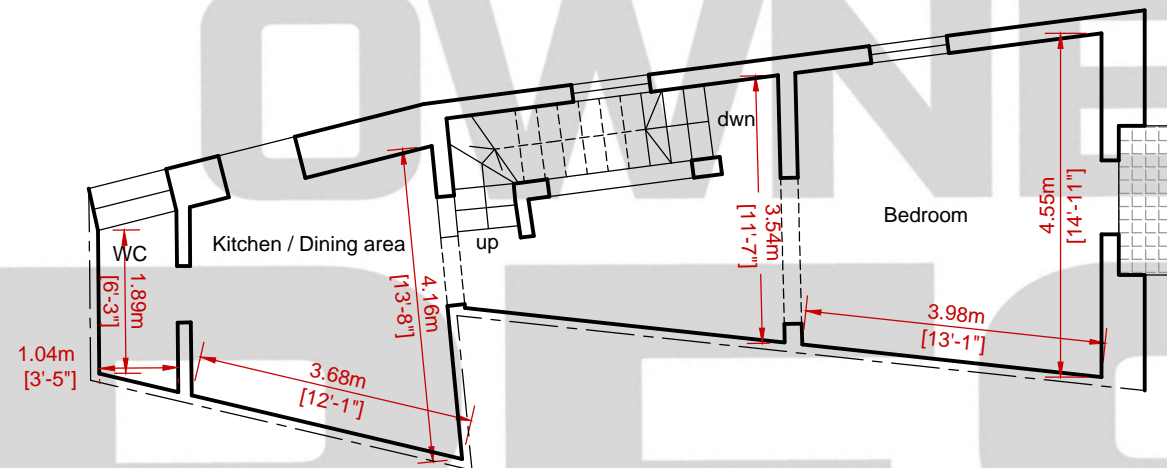

Second floor level

SCALE 1:100 on A3

First floor level

SCALE 1:100 on A3

Ground floor level

SCALE 1:100 on A3

Disclaimer: These preliminary drawings are the property of Owners Best and the information provided is only for indicative guidance on the present property layout.

Owners Best

Property Address: Triq Santa Marija, Hamrun

Total Internal area: c. 110.5 sq m

External area: c. 18.6 sq m

Reference: 700188

Date: 05/11/2016

Total First Floor area: c. 55 sq m

Page: 1 of 1