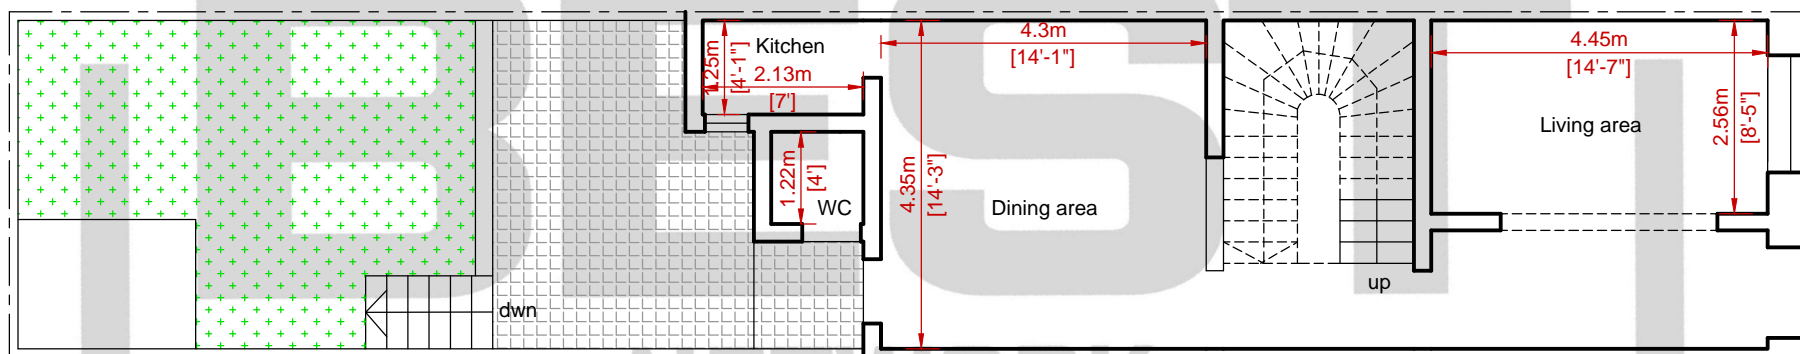

First floor level

SCALE 1:100 on A4

Ground floor level

SCALE 1:100 on A4

Owners Best

Land area: c. 109.6 sq m

Ref: 574036

Internal area: c. 127.8 sq m

Date: 27/07/2016

Property Address: Triq il-Foss, Paola

External area: c. 45.8 sq m (grnd flr)

Drawn by: EP

Disclaimer: These preliminary drawings are the property of Owners Best and the information provided is only for indicative guidance on the present property layout.