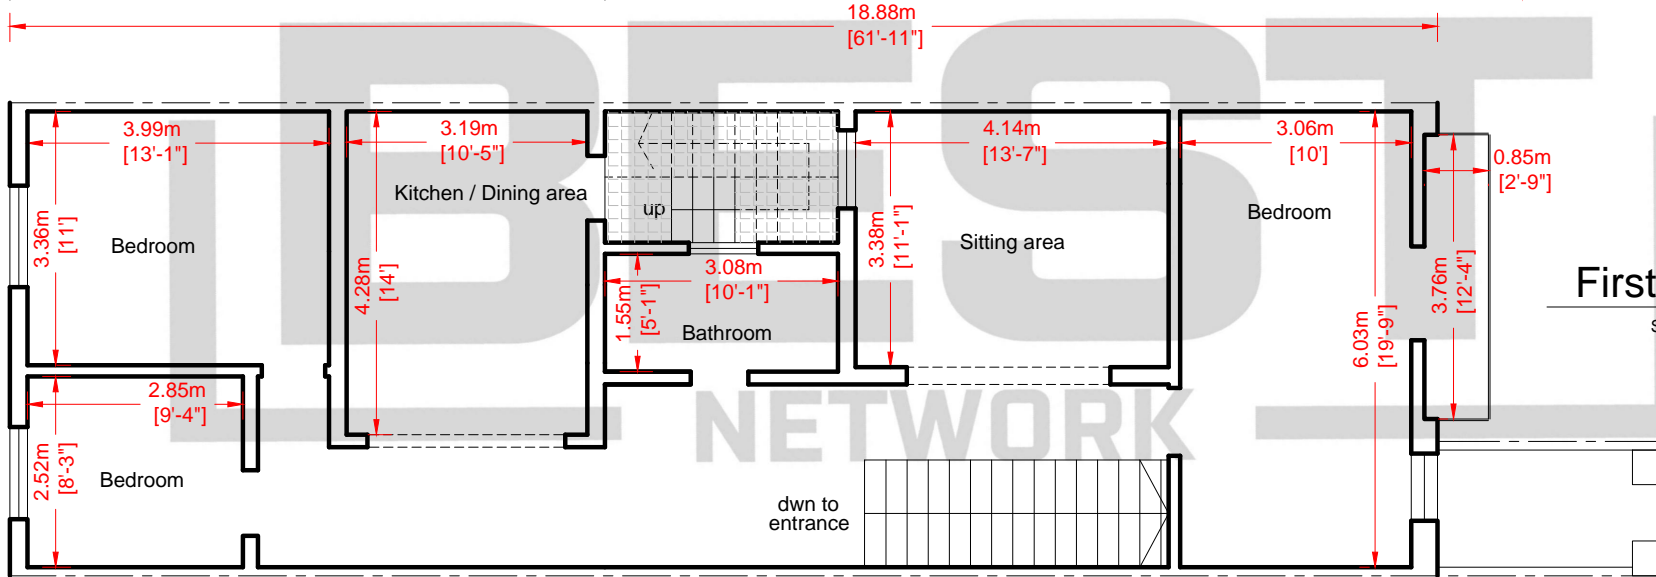

**Second floor level**

SCALE 1:100 on A4

**First floor level**

SCALE 1:100 on A4

# Owners Best

Total First Floor area: c. 120.8 sq m

Ref: 574019

Total internal area: c. 179.5 sq m

Date: 26/04/2016

Property Address: Triq Cappadocia, Hal Qormi

External area: c. 64.8 sq m (grnd, 1st, 2nd)

Drawn by: EP