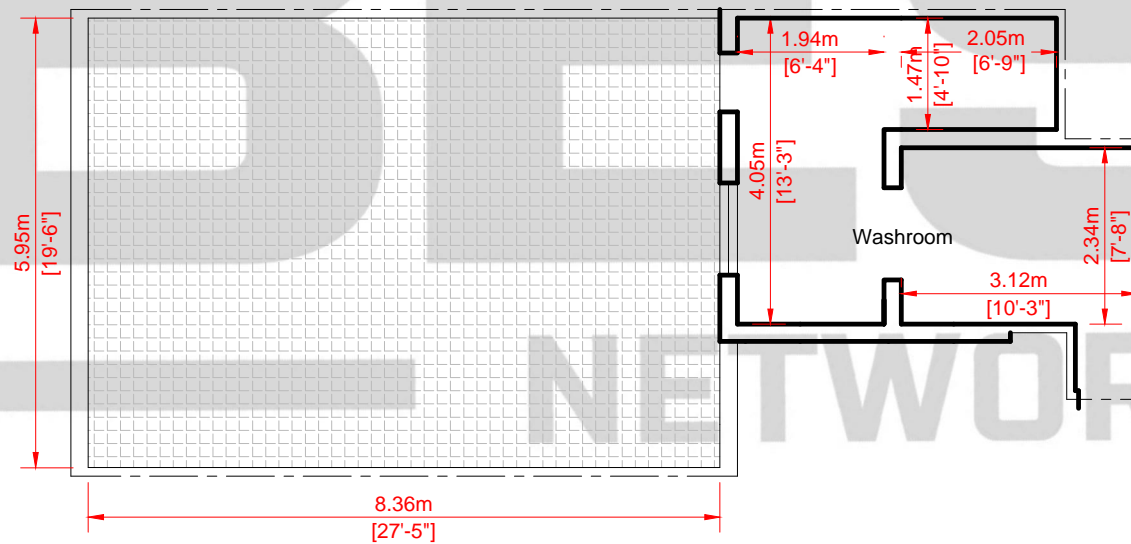

First floor level

SCALE 1:100 on A3

Second floor level

SCALE 1:100 on A3

Disclaimer: These preliminary drawings are the property of Owners Best and the information provided is only for indicative guidance on the present property layout.

Owners Best

Property address : Zurrieq

Reference: 700484

Date: 25/06/2018

Total Internal area: c. x sq m

First Floor area: c. x sq m