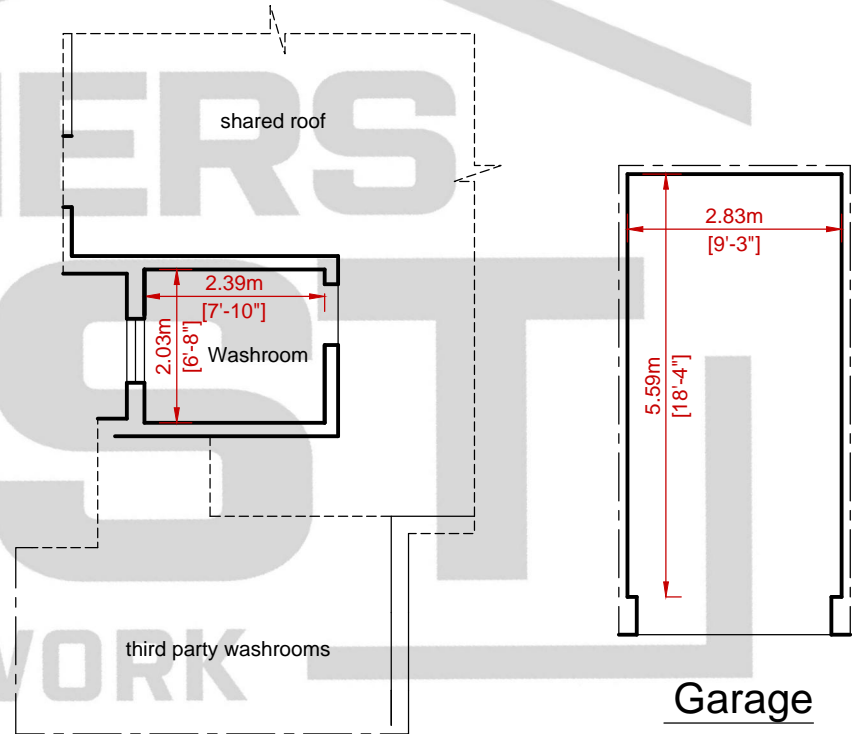

Third floor level

SCALE 1:100 on A4

Owners Best

Total Floor area: c. 110.6 sq m

Ref: 700468

Internal area: c. 108.6 sq m (flat only)

Date: 18/04/2018

Property address: P Borg Olivier, Swatar

External area: c. 2 sq m

Disclaimer: These preliminary drawings are the property of Owners Best and the information provided is only for indicative guidance on the present property layout.