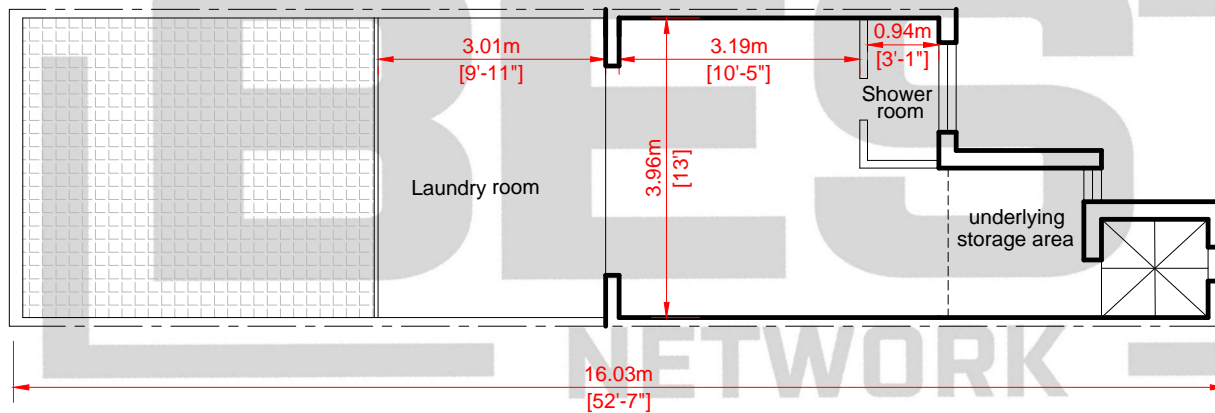

### First floor level

SCALE 1:100 on A4

### Second floor level

SCALE 1:100 on A4

# Owners Best

Total Floor area: c. 61.1 sq m

Ref: 700431

Internal area: c. 104.7 sq m

Date: 23/01/2018

Property address: Triq il-Lunzjata, Hamrun

External area: c. 20.2 sq m

Disclaimer: These preliminary drawings are the property of Owners Best and the information provided is only for indicative guidance on the present property layout.