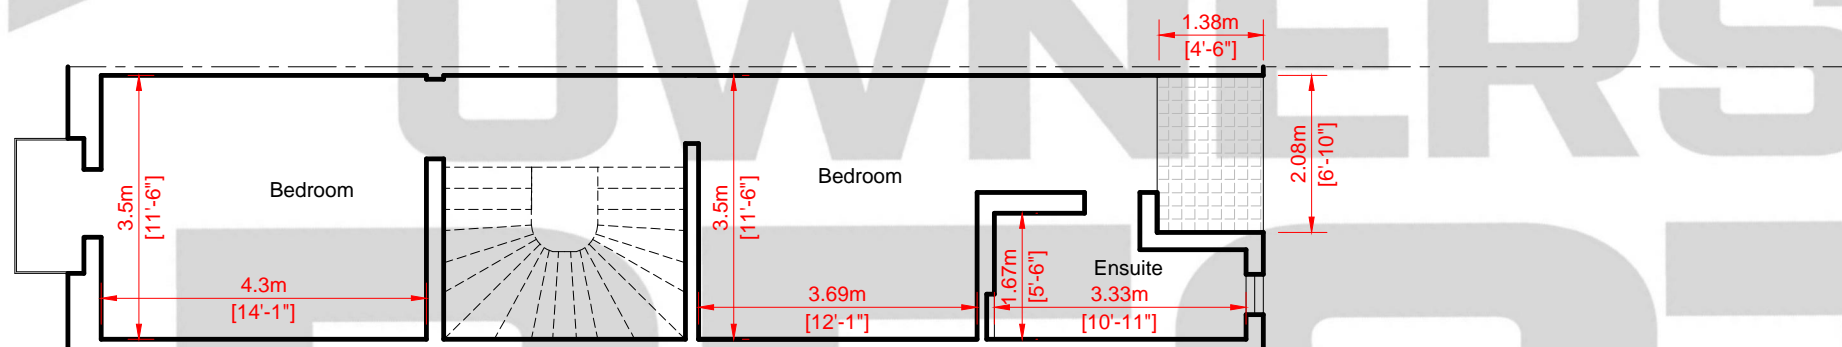

Ground floor level

SCALE 1:100 on A3

First floor level

SCALE 1:100 on A3

Second floor level

SCALE 1:100 on A3

Disclaimer: These preliminary drawings are the property of Owners Best and the information provided is only for indicative guidance on the present property layout.

**Owners Best**

Location : Paola

Reference: 600011

Date: 13/10/2017

Total Internal area: c. 149 sq m

Ground Floor area: c. 88.4 sq m External area: c. 58.8 sq m (3flrs)