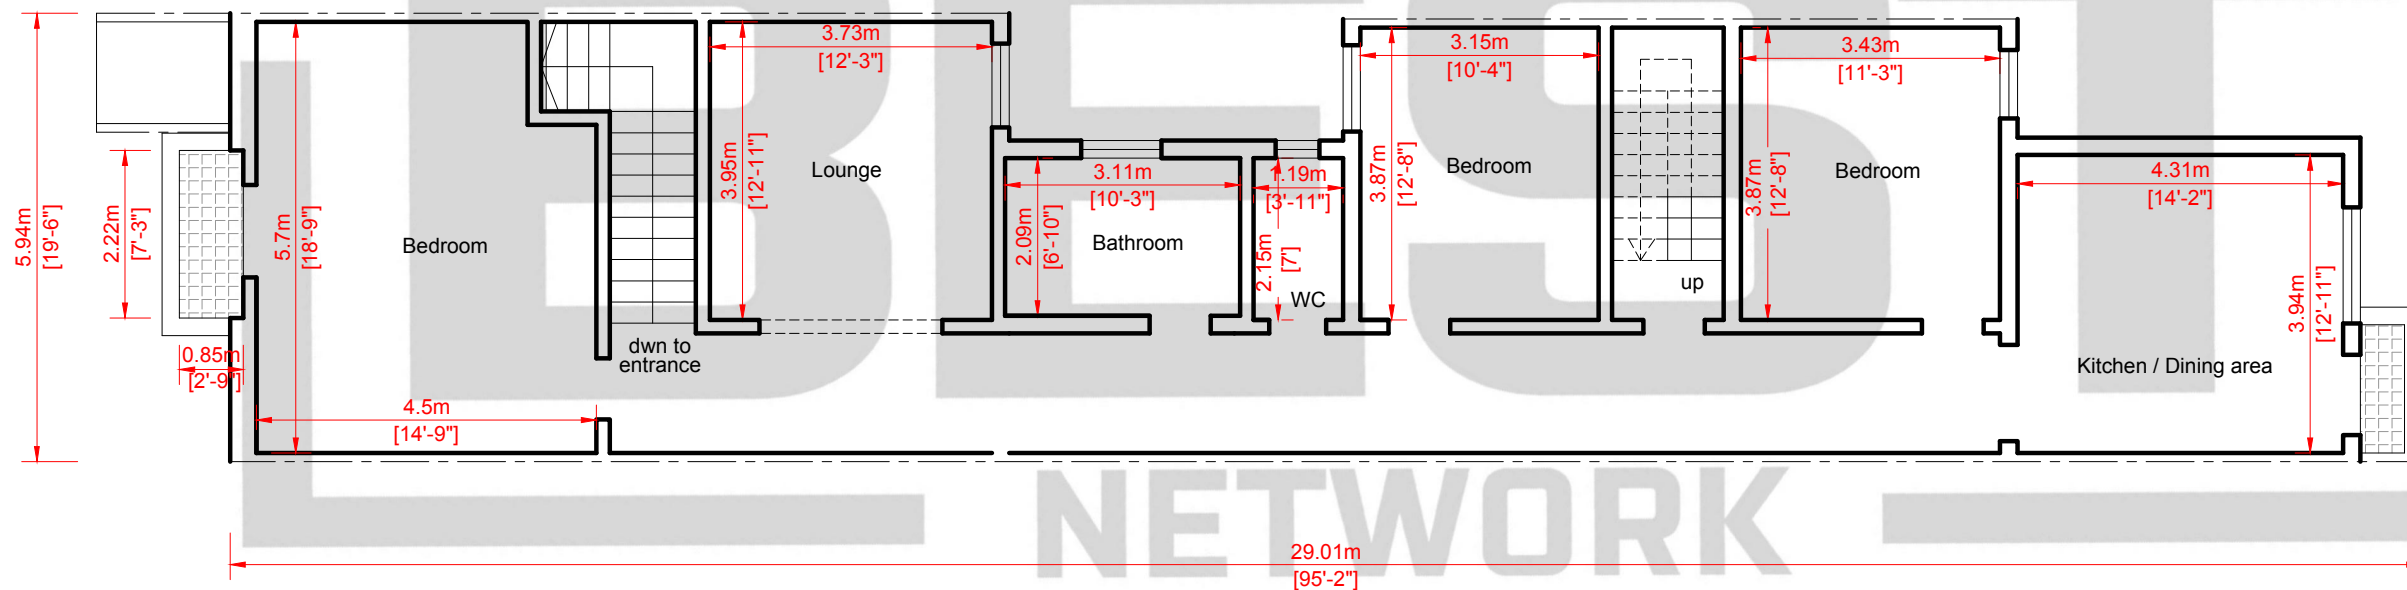

Second floor level

SCALE 1:100 on A3

First floor level

SCALE 1:100 on A3

Disclaimer: These preliminary drawings are the property of Owners Best and the information provided is only for indicative guidance on the present property layout.

Owners Best

Property Address: Sqaq Gan Anton, Zabbar

Reference: 700281

Date: 01/03/2017

Total Internal area: c. 223.5 sq m External area: c. 85.9 sq m

Total First Floor area: c. 155 sq m